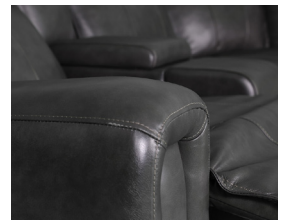

ZENITH

COLLECTION

Immerse yourself in luxury with the Zenith collection exclusively from FTS Direct. Power headrests and footrests and integrated USB ports offer maximum comfort and convenience. Lounge in the buttery soft leather and enjoy the high-quality construction and classic styles that work in any décor for years to come.

FTS Direct Zenith 6-Piece Charcoal Leather Power Reclining Sectional with Power Headrest

- Leather Seating
- Power Headrest and Footrest
- Console with Stainless Steel Cupholders
- USB Charging

MO-U1701L-SECT
115 x 128 x 39.8 x 43 H